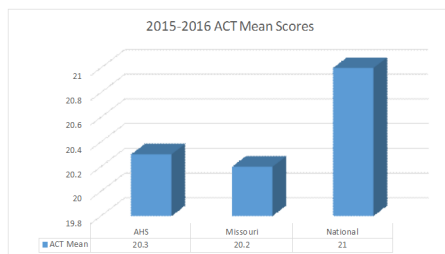

*Includes Personal Finance
**Recommended

ACCREDITATION

AHS is a state-accredited A+ School.

ADVANCED PLACEMENT TESTING

In 2017, 87 students took 162 Advanced Placement exams and 75.9% scored a 3 or higher. The following AP courses are offered at AHS:
Honors AP American Govt./Politics
Honors AP Biology
Honors AP Calculus AB
Honors AP Calculus BC
Honors AP English Language
Honors AP English Literature
Honors AP Physics
Honors AP Psychology
Honors AP Statistics
Honors AP US History

COLLEGE CREDIT—Fontbonne University

AHS Course
Bosnian American Studies

COLLEGE CREDIT—Missouri State

<u>AHS Course</u>	<u>MSU Course</u>
Microsoft Office	CIS 101
Marketing	MKT 150
Personal Finance	FIN 150
Accounting	ACC 109

COLLEGE CREDIT—St. Louis Com. College

<u>AHS Course</u>	<u>STLCC Course</u>
College Algebra	MAT 140, MAT 160
Aerospace Engineering	GE 151
Engineering Design/Dev	GE 122

COLLEGE CREDIT—Saint Louis University

<u>AHS Course</u>	<u>SLU 1818 Course</u>
Honors AP Language	ENGL 1500/1900
Honors AP Literature	ENGL 230/202
Honors AP US History	HIST 260/261
AP Am. Govt./Politics	POLS 110
Honors French 3	FREN 110
Honors French 4	FREN 115/210
Honors Spanish 3	SPAN 110
Honors Spanish 4	SPAN 115/210
Honors Adv. Theatre Arts	THR 100

COLLEGE CREDIT—UMSL

<u>AHS Course</u>	<u>UMSL Course</u>
Honors AP Biology	BIOL 1012/1013
Honors Anatomy	BIOL 1131

TEST SCORE DATA

In the Class of 2017, 192 students took the ACT (96%).

PROJECT LEAD THE WAY (PLTW)

AHS participates in the PLTW national program which utilizes an engaging and hands-on curriculum to prepare students to be the most innovative and productive leaders in Science, Technology, Engineering, and Mathematics (STEM). The following PLTW sequential courses are offered at AHS:

Introduction to Engineering, Principles of Engineering, Civil Engineering & Architecture, Aerospace Engineering, Engineering Design & Development, Principles of Biomedical Sciences, Human Body Systems, Medical Interventions, Biomedical Innovations

ADVANCED PROFESSIONAL STUDIES

Affton offers Advanced Professional Studies in the areas of Global Business and Entrepreneurship, Medicine, and Engineering.

GRADING SCALE Regular Weighted

Grade	Score Range	Regular	Weighted
A	93-100	4	4.5
A-	90-92	3.667	4.167
B+	87-89	3.333	3.833
B	83-86	3	3.5
B-	80-82	2.667	3.167
C+	77-79	2.333	2.833
C	73-76	2	2.5
C-	70-72	1.667	2.167
D+	67-69	1.333	1.833
D	63-66	1	1.5
D-	60-62	0.667	1.167
F	59-0	0	0

*AHS offers 37 Honors Level Courses

MEMBERSHIPS

National Association for College Admission Counseling
Missouri Association for College Admission Counseling
Missouri School Counselors Association

AHS complies with the NACAC Statement of Principles of Good Practice